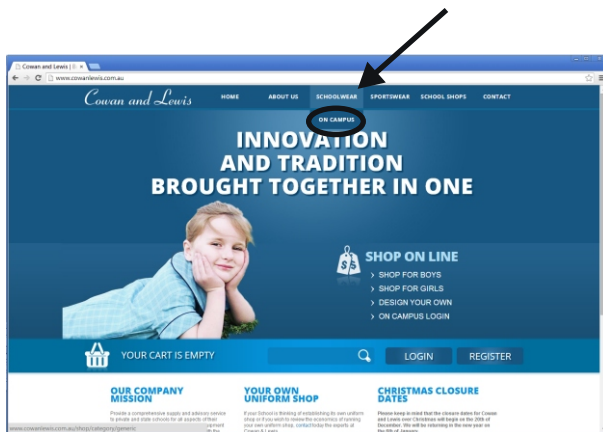

# ONLINE STORE NOW OPEN

Go to:

<http://www.cowanlewis.com.au>

1. Go to <http://www.cowanlewis.com.au>  
Hover over the **SCHOOLWEAR** link  
Click **ON CAMPUS**

2. Locate your school and place your order

3. Review your cart, enter your details and select payment and shipping methods. Proceed to checkout to complete order.