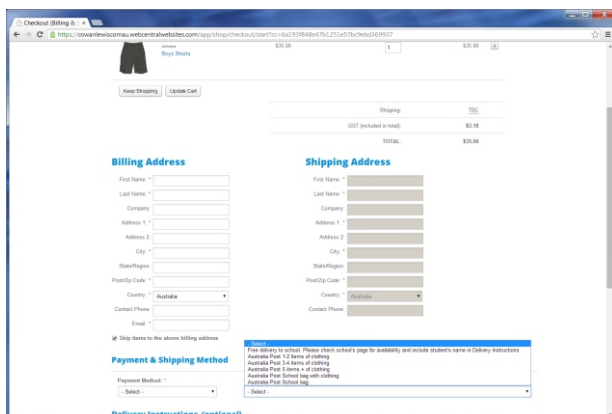

BACK TO BASICS SCHOOLWEAR

52 Cox Ave Kingswood 2747

Phone: (02) 4721 7422 Fax: (02) 4721 7429

basics@swiftdsl.com.au www.backtobasicschoolwear.com.au

Cowan and Lewis

1315 Pacific Highway, Turrumurra 2074

Phone: (02) 9449 9777 Fax: (02) 9449 8931

sales@cowanlewis.com.au www.cowanlewis.com.au