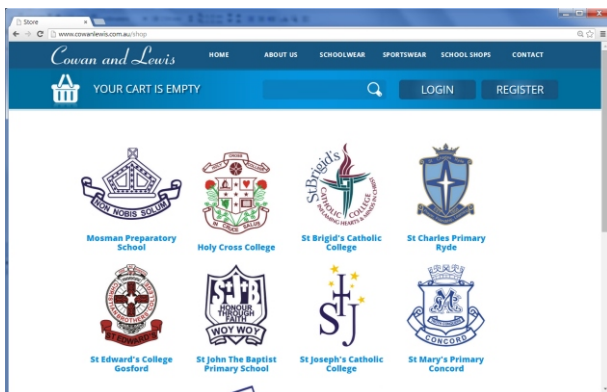

# ONLINE STORE NOW OPEN

Go to:

<http://www.cowanlewis.com.au>

1. Go to <http://www.cowanlewis.com.au>  
Hover over the **SCHOOLWEAR** link  
Click **ON CAMPUS**

2. Locate your school and place your order

3. Review your cart, enter your details and select payment and shipping methods. Proceed to checkout to complete order.